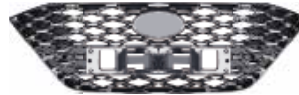

ID01-A2006
REAR BUMPER LAMP
■ L 92405-H6500
■ R 92406-H6500

ID01-A2008
GRILLE
■ 86351-H6510